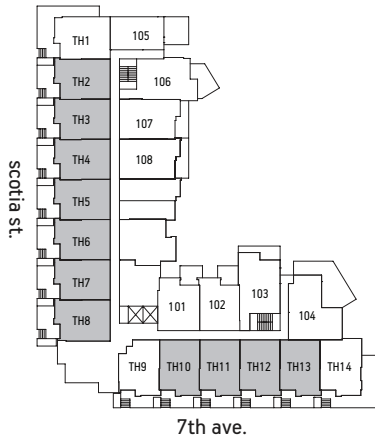

plan – th A
 2 bedroom
 1,275 – 1,295 sqft

upper floor
 665 - 675 sqft

lower floor
 610 - 620 sqft

ground floor

2nd floor