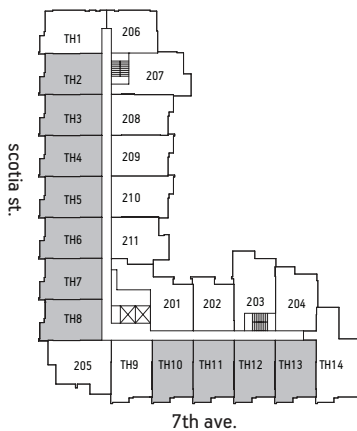

plan – th A
 2 bedroom
 1,275 – 1,295 sqft

upper floor
 665 - 675 sqft

lower floor
 610 - 620 sqft

ground floor

2nd floor