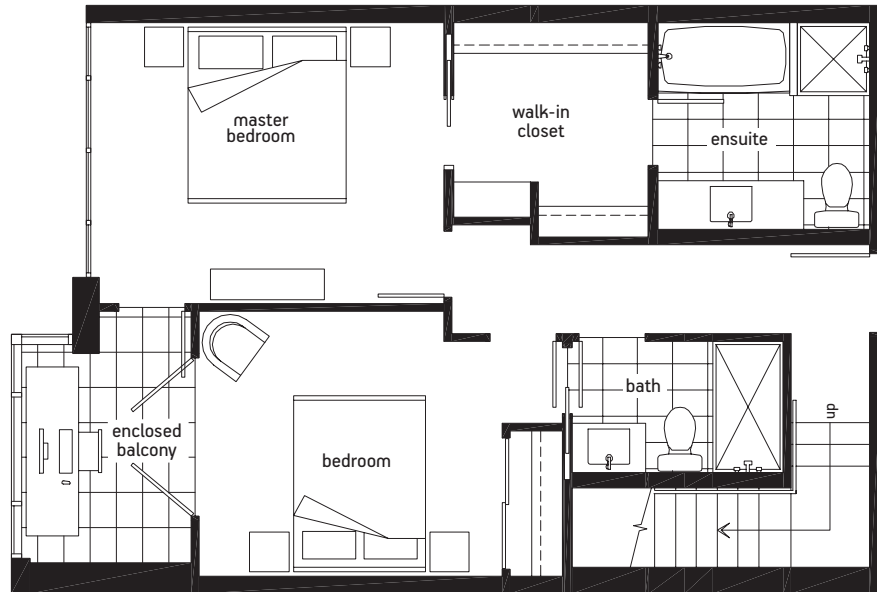

plan – th A
 2 bedroom
 1,275 – 1,295 sqft

upper floor
 665 - 675 sqft

lower floor
 610 - 620 sqft

ground floor

2nd floor